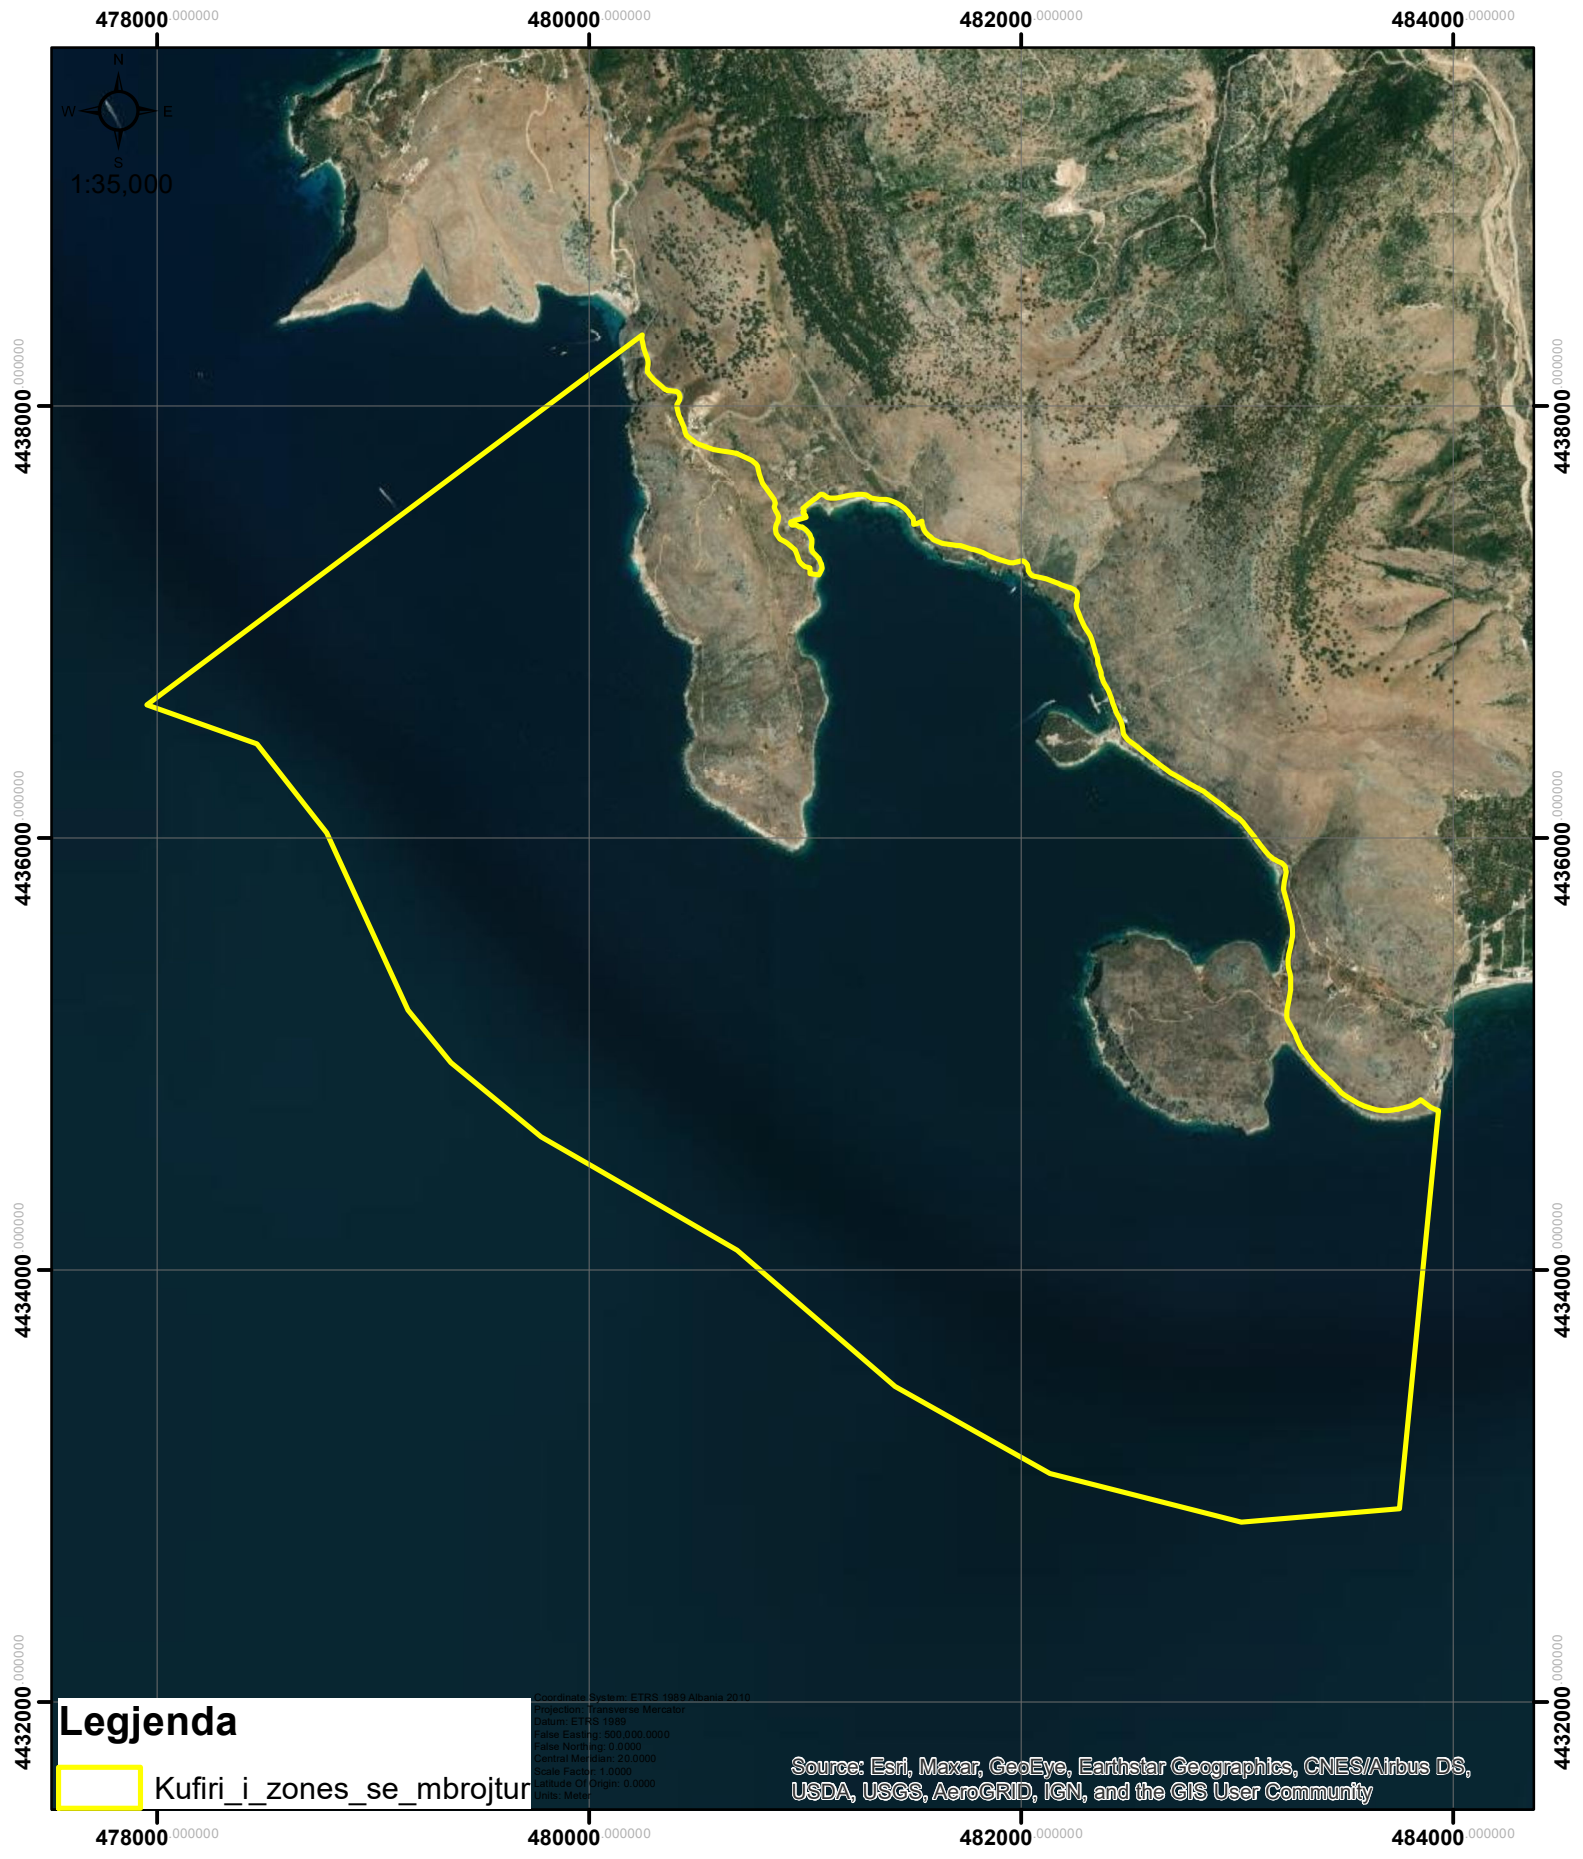

# HARTA E ZONES SE MBROJTUR PARKU NATYROR "PORTO PALERMO"

## Legjenda

Kufiri\_i\_zones\_se\_mbrojtur

Coordinate System: ETRS 1989 Albania 2010  
Projection: Transverse Mercator  
Datum: ETRS 1989  
False Easting: 500,000.0000  
False Northing: 0.0000  
Central Meridian: 20.0000  
Scale Factor: 1.0000  
Latitude Of Origin: 0.0000  
Units: Meter

Source: Esri, Maxar, GeoEye, Earthstar Geographics, CNES/Airbus DS, USDA, USGS, AeroGRID, IGN, and the GIS User Community