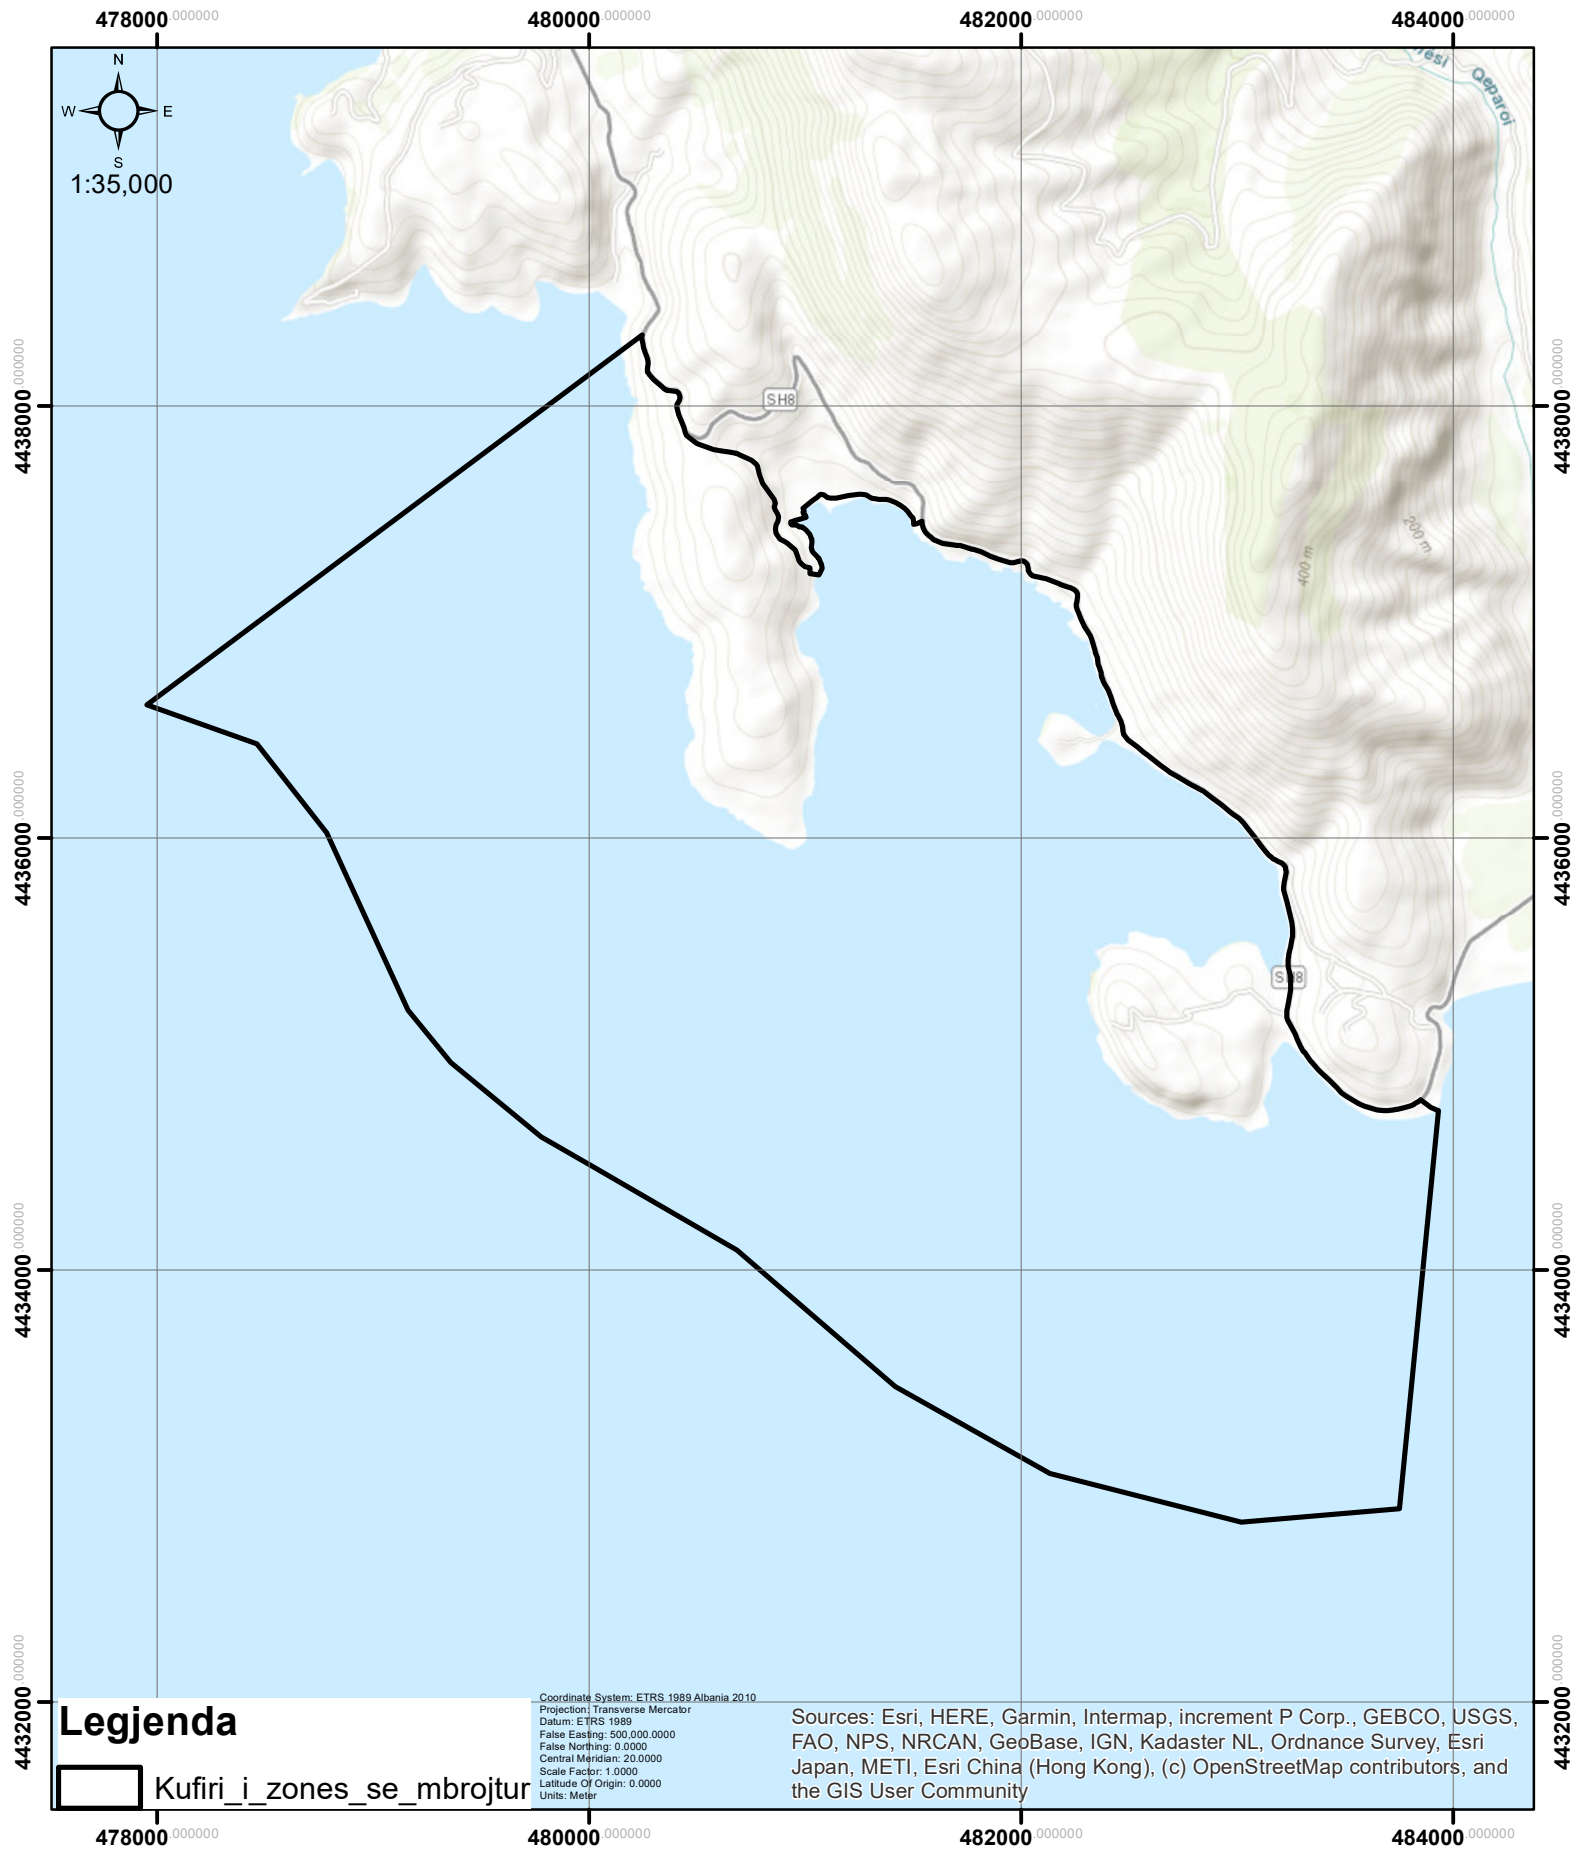

# HARTA E ZONES SE MBROJTUR PARKU NATYROR "PORTO PALERMO"

## Legjenda

 Kufiri\_i\_zones\_se\_mbrojtur

Coordinate System: ETRS 1989 Albania 2010  
Projection: Transverse Mercator  
Datum: ETRS 1989  
False Easting: 500,000,000  
False Northing: 0,000  
Central Meridian: 20,000  
Scale Factor: 1,0000  
Latitude Of Origin: 0,000  
Units: Meter

Sources: Esri, HERE, Garmin, Intermap, increment P Corp., GEBCO, USGS, FAO, NPS, NRCAN, GeoBase, IGN, Kadaster NL, Ordnance Survey, Esri Japan, METI, Esri China (Hong Kong), (c) OpenStreetMap contributors, and the GIS User Community