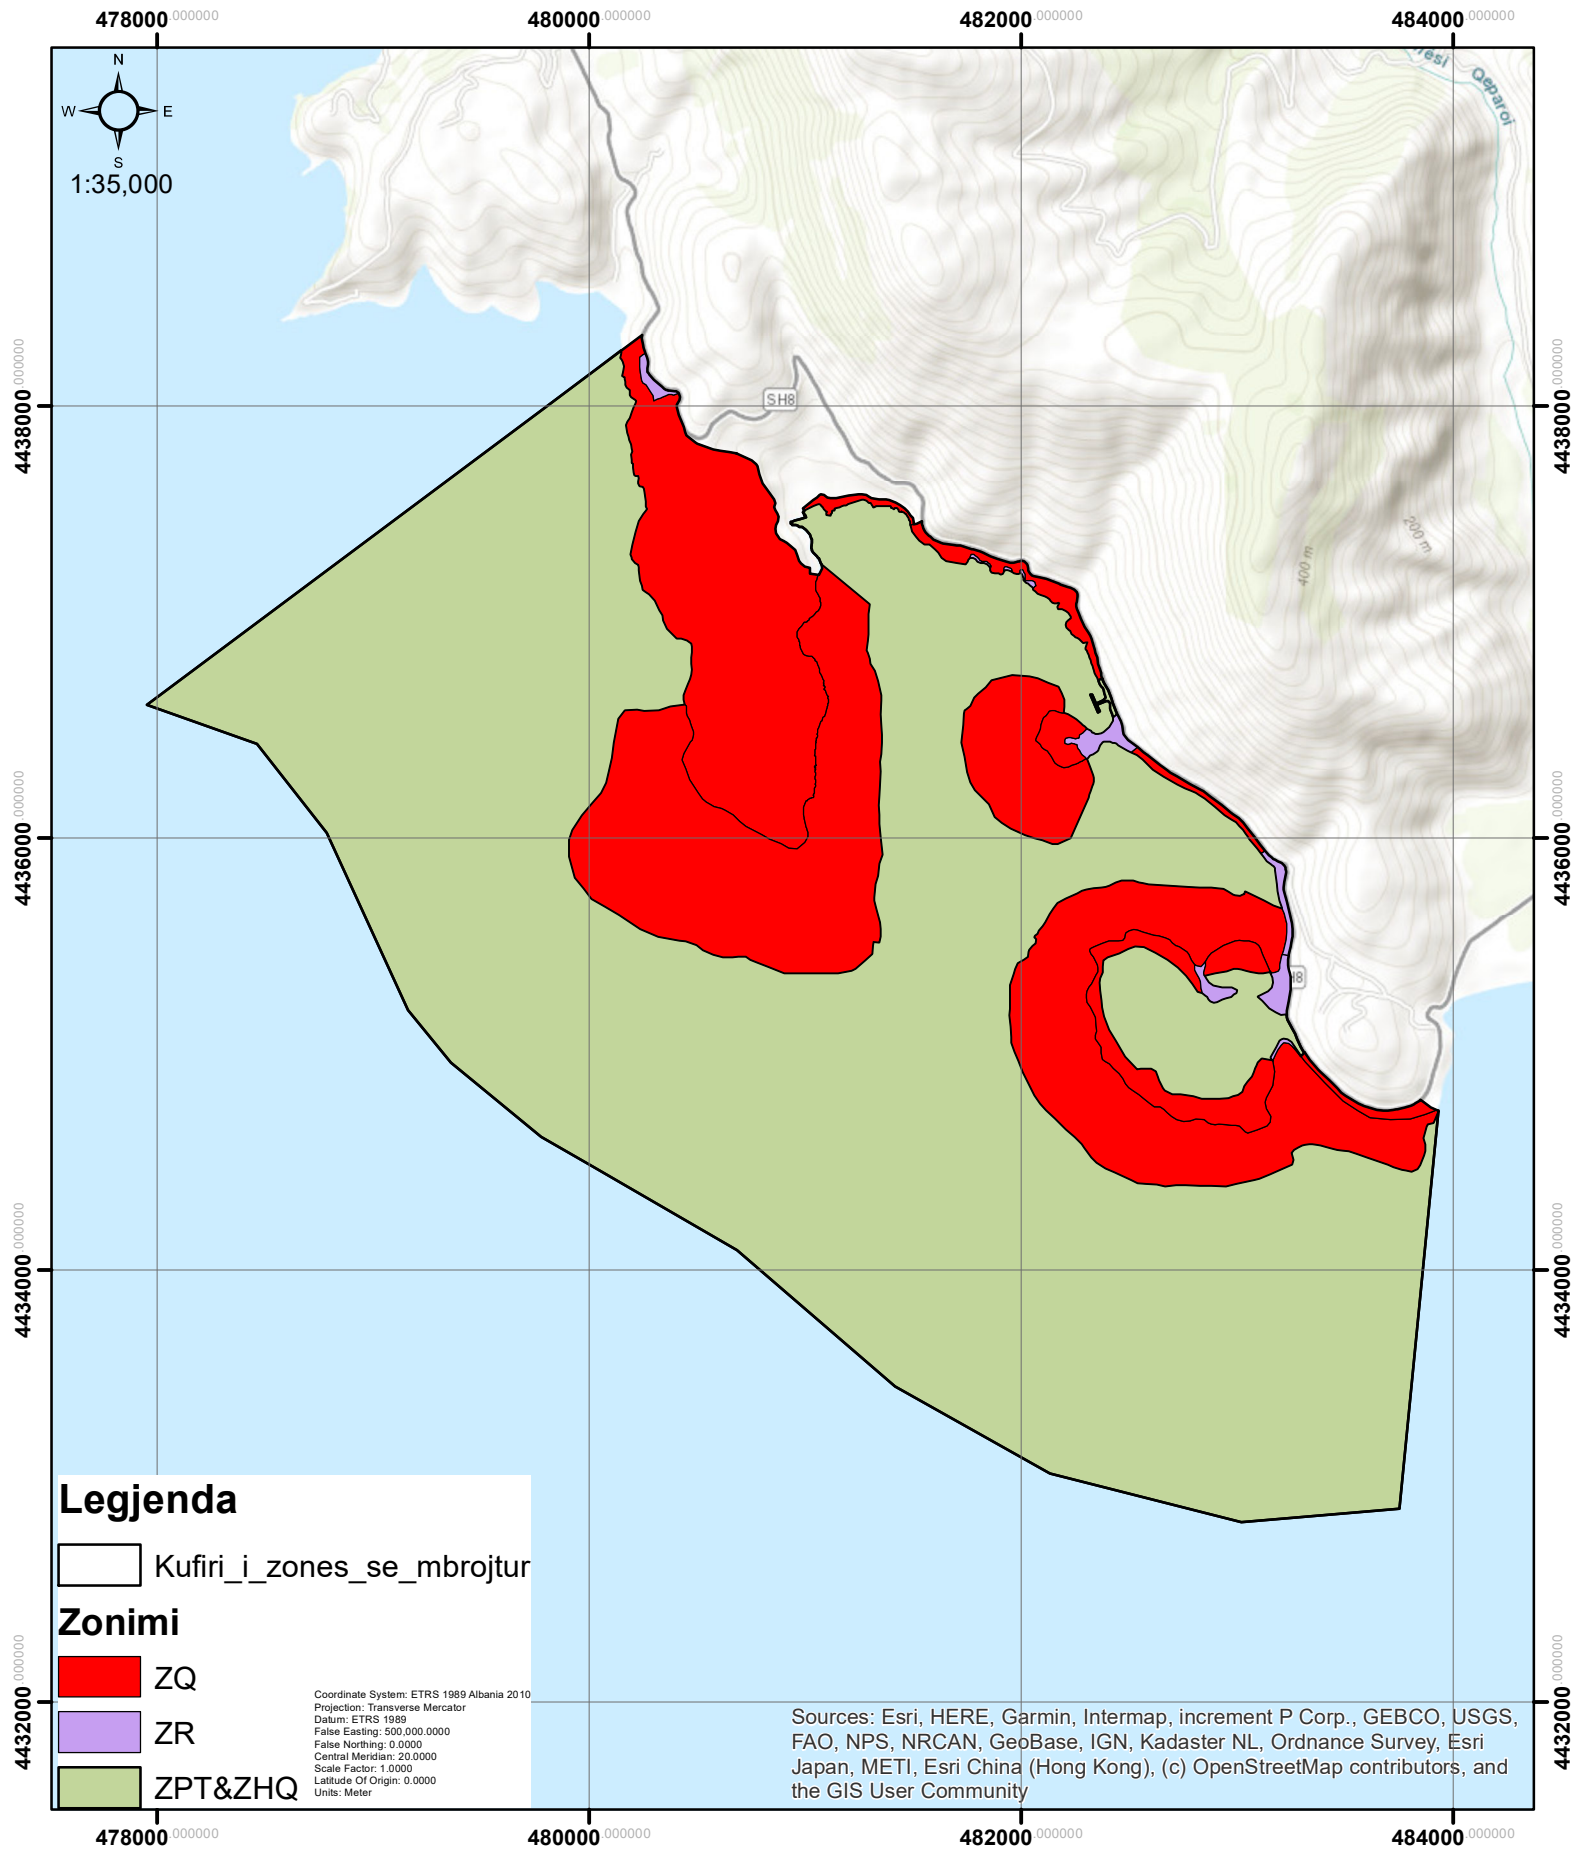

HARTA E ZONES SE MBROJTUR PARKU NATYROR "PORTO PALERMO"

Legjenda

-  Kufiri_i_zones_se_mbrojtur
- Zonimi**
-  ZQ
-  ZR
-  ZPT&ZHQ

Coordinate System: ETRS 1989 Albania 2010
Projection: Transverse Mercator
Datum: ETRS 1989
False Easting: 500,000.0000
False Northing: 0.0000
Central Meridian: 20.0000
Scale Factor: 1.0000
Latitude Of Origin: 0.0000
Units: Meter

Sources: Esri, HERE, Garmin, Intermap, increment P Corp., GEBCO, USGS, FAO, NPS, NRCAN, GeoBase, IGN, Kadaster NL, Ordnance Survey, Esri Japan, METI, Esri China (Hong Kong), (c) OpenStreetMap contributors, and the GIS User Community